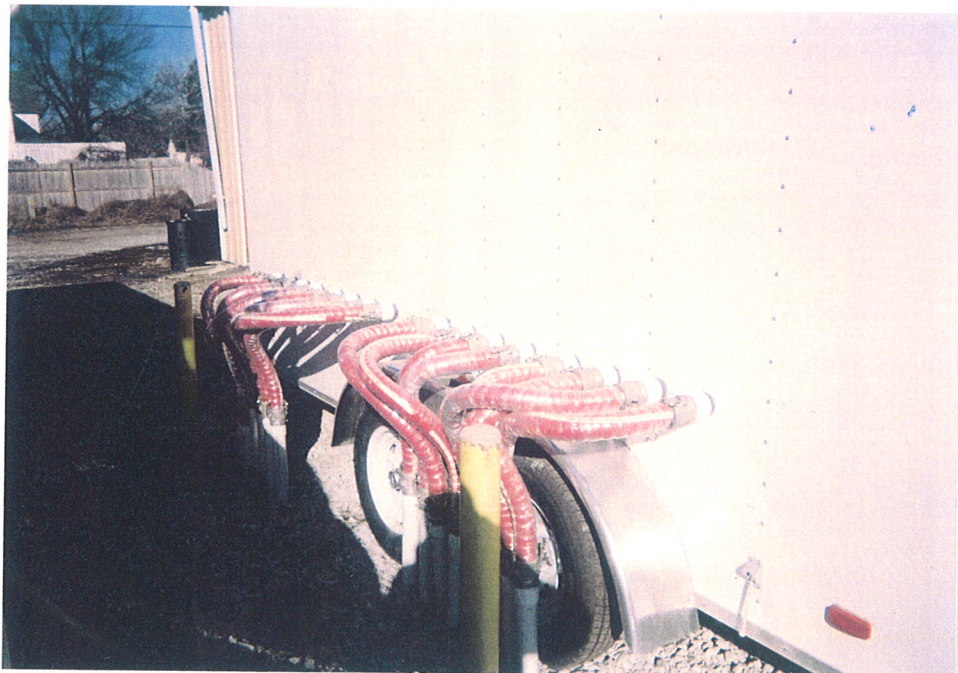

15

View of SVE trailer

16

View of SVE piping inlets

3826 Arch Avenue Grand Island, Nebraska 68803 (308) 381-1987

Project

Cedar Valley Cooperative

Location