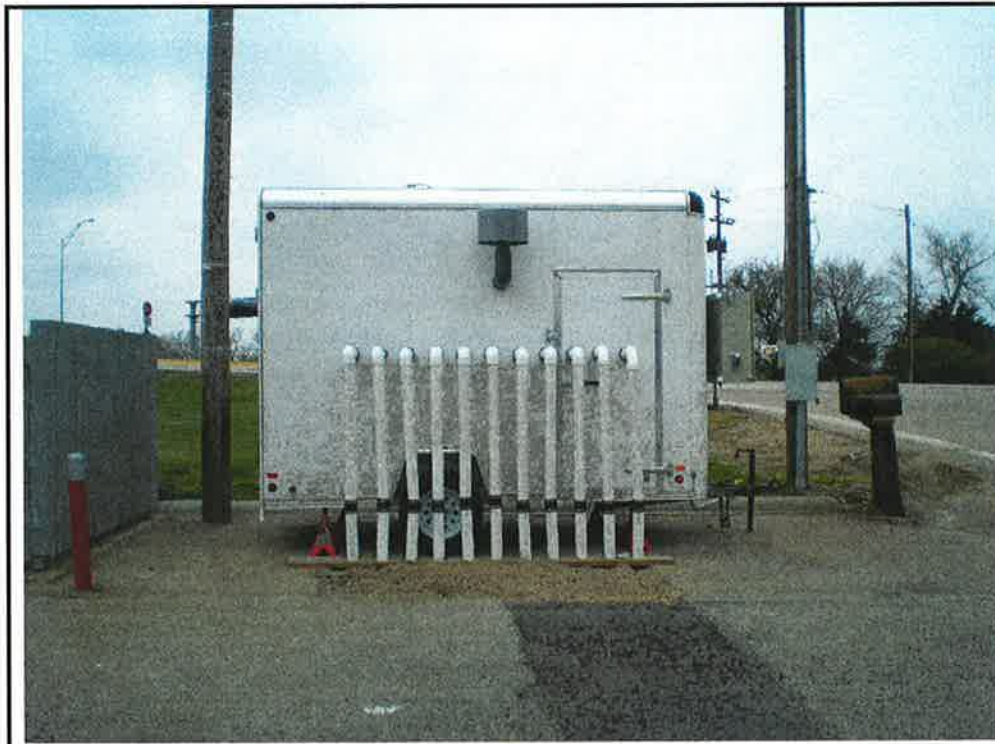

11

View to southeast of
equipment trailer and
exhaust stack
(04-05-07)

12

View to northwest of
equipment trailer
(04-05-07)

3826 Arch Avenue Grand Island, Nebraska 68803 (308) 381-1987

Project Quick 'n Easy

Location Doniphan, Nebraska

Job No. 2005942

Date 04/13/07

13

View of blower in
equipment trailer
(04-05-07)

14

View of pipe manifold
in equipment trailer
(04-05-07)

3826 Arch Avenue Grand Island, Nebraska 68803 (308) 381-1987