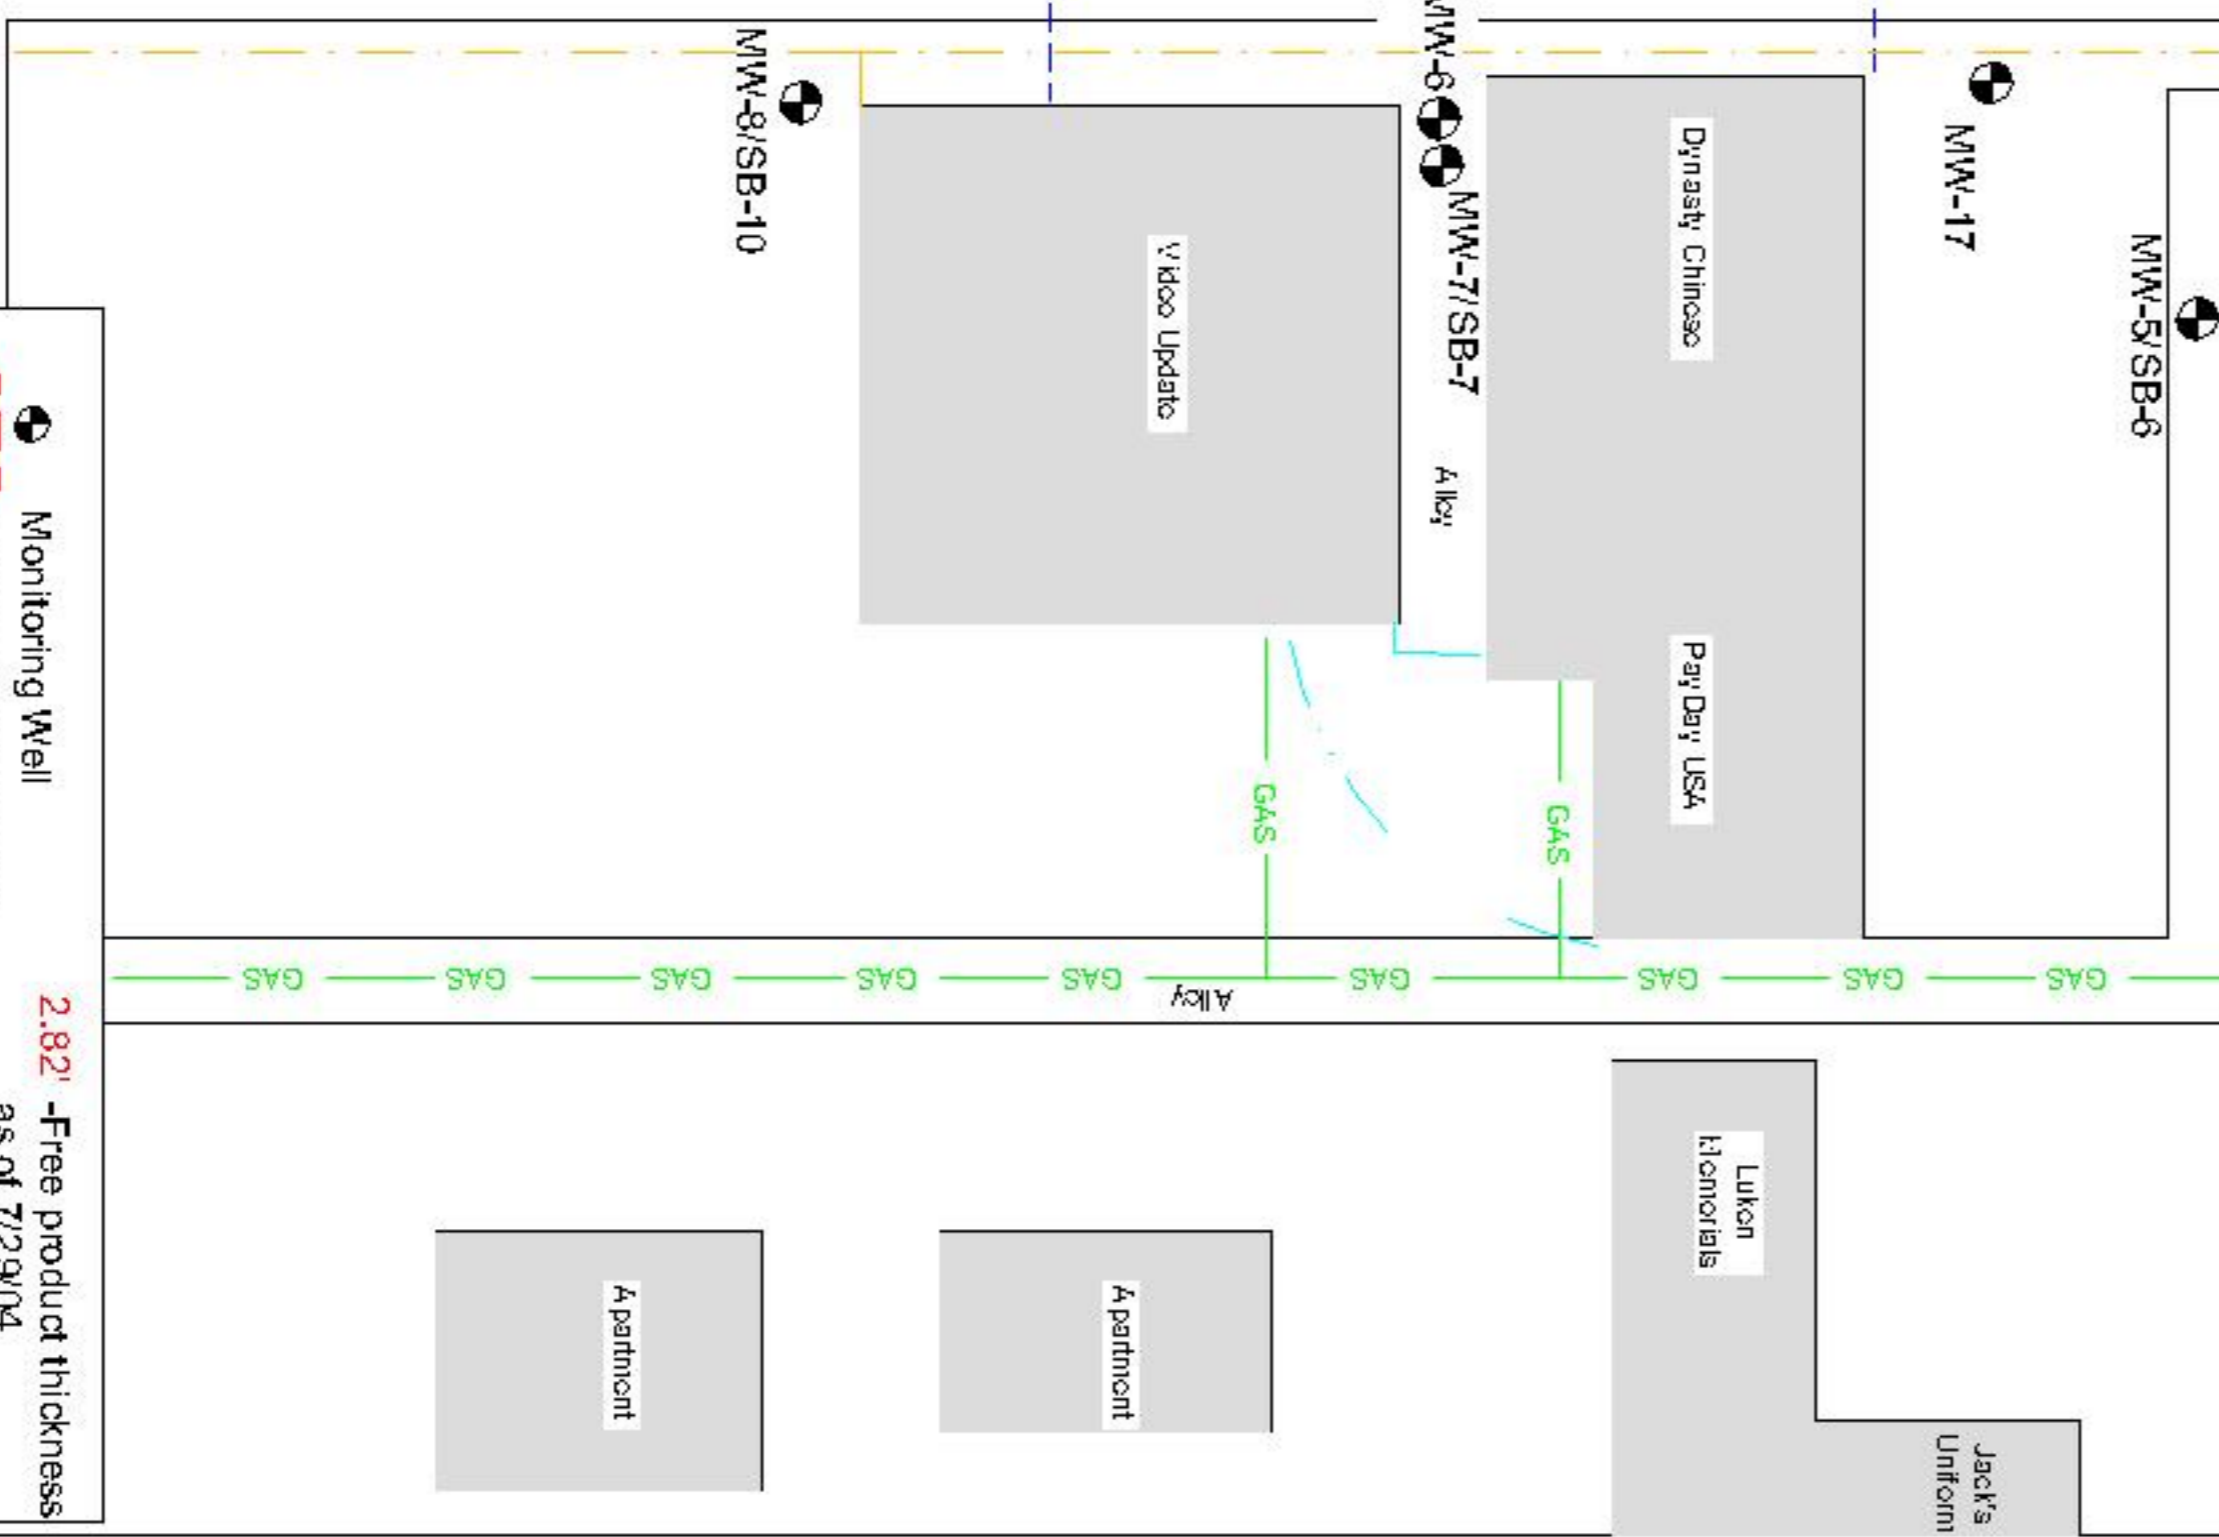

1st Avenue

13th Street

14th Street

Dakota Avenue

Park Plaza Motel

Seoul Oriental Food Store

MMW-15

MMW-16

Storm Sewer Catch Basin

MMW-13

MMW-14

MMW-1

MMW-2

MMW-9

MMW-3

MMW-10

Apartment

2.82' -Free product thickness as of 7/29/04

Free Product Isoleth as of 7/29/04

Free Product Isoleth Map

D&R Service
1301 Dakota Avenue
South Sioux City, NE

Date:	7/29/04	Prepared by:	JMF
JK#:	09170-44A1-0700	Reviewed by:	