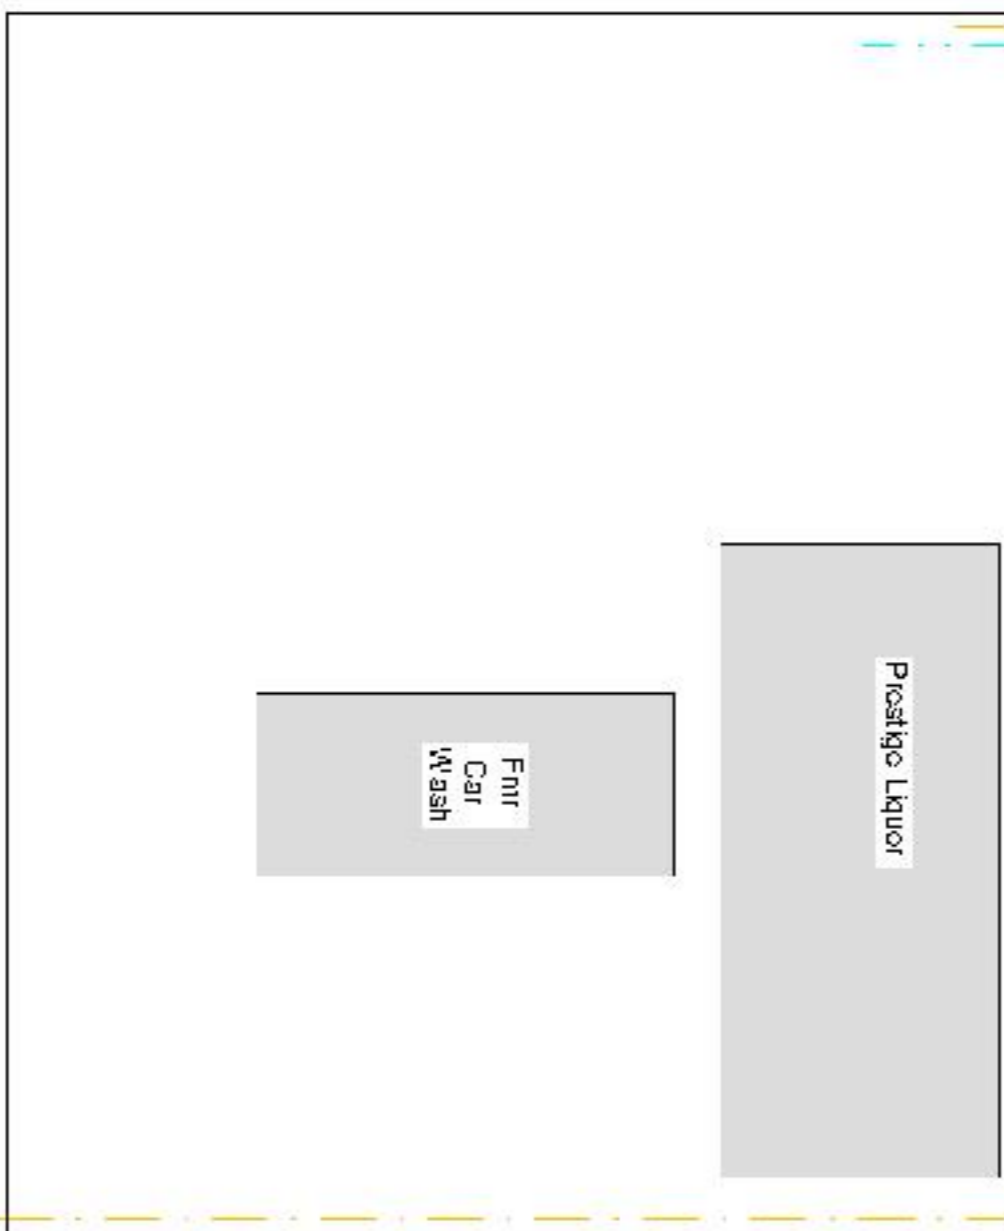

Apartment

2.82' -Free product thickness as of 7/29/04

Free Product Isoleth as of 7/29/04

Free Product Isoleth Map

D&R Service
1301 Dakota Avenue
South Sioux City, NE

Date:	7/29/04	Prepared by:	JMF
JK#:	09170-44A1-0700	Reviewed by:	